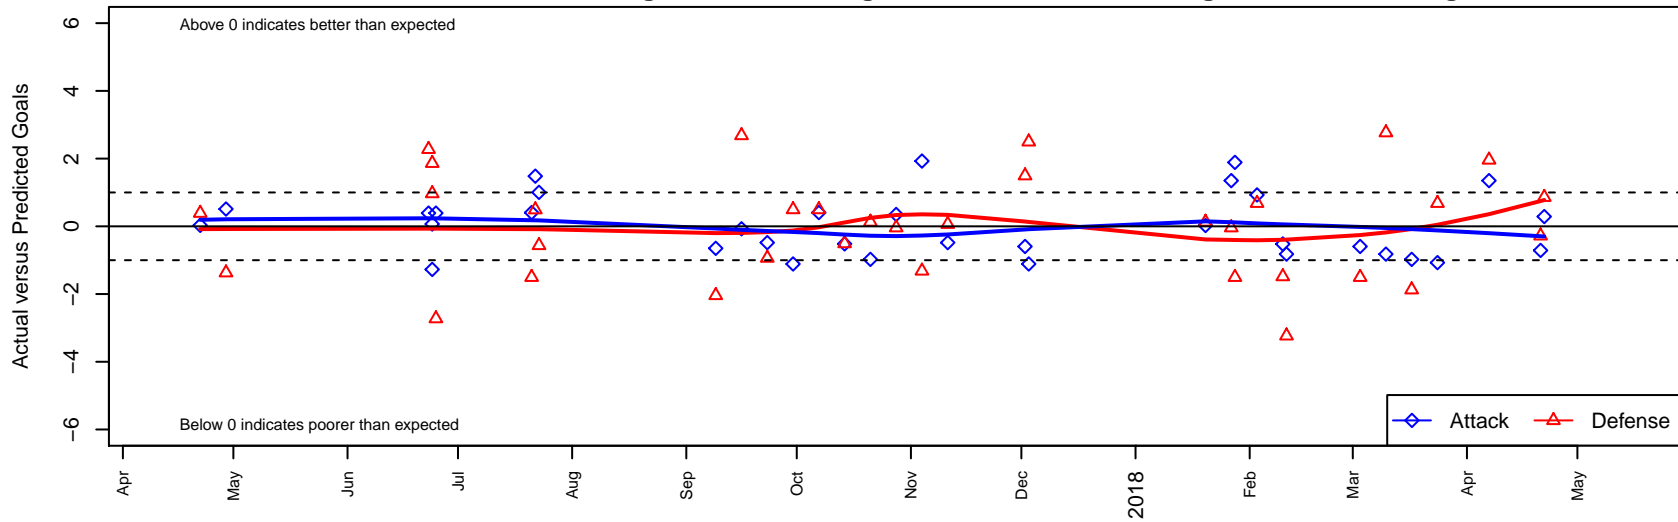

Eastside FC Blue B04

Eastside FC
Preston, WA
B04 total strength=1138
attack=3.5 defense=2.97
fall league = RCL B04 Div 2

alt names used:
Eastside FC B04 Blue C
EASTSIDE FC B04 BLUE C
EASTSIDE FC B04 BLUE C (WA)
Eastside FC B04 Blue C

Venues played:
2016 WYS Presidents Cup B04 Division 1
2017 Clash At the Border Gold
2017 Nike Crossfire Challenge Silver Group U1
2017 RCL B04 Div 2
2017 WYS Presidents Cup B04 Division 1

Eastside FC Blue B04
Dots are actual minus expected GF (blue circles) and GA (red triangles).
Blue line is smoothed change in attack strength. Red is smoothed change in defense strength.

**attack and defense variance (black dot)
relative to other teams
and top 10 in region**

**attack and defense rating
relative to others at age
and all opponents in last 13 months**

Performance relative to 13 month average