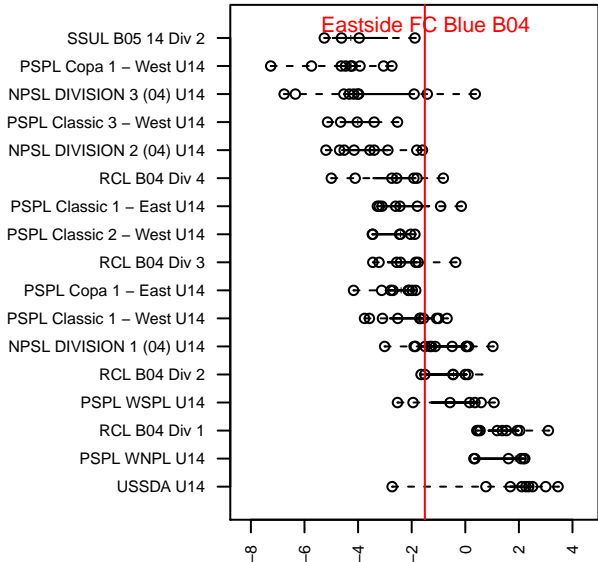

Eastside FC Blue B04

Eastside FC
Preston, WA
B04 total strength=1138
attack=3.5 defense=2.97
fall league = RCL B04 Div 2

alt names used:
Eastside FC B04 Blue C
EASTSIDE FC B04 BLUE C
EASTSIDE FC B04 BLUE C (WA)
Eastside FC B04 Blue C

Venues played:
2016 WYS Presidents Cup B04 Division 1
2017 Clash At the Border Gold
2017 Nike Crossfire Challenge Silver Group U1
2017 RCL B04 Div 2
2017 WYS Presidents Cup B04 Division 1

Eastside FC Blue B04
Dots are actual minus expected GF (blue circles) and GA (red triangles).
Blue line is smoothed change in attack strength. Red is smoothed change in defense strength.

**attack and defense variance (black dot)
relative to other teams
and top 10 in region**

**attack and defense rating
relative to others at age
and all opponents in last 13 months**

Performance relative to 13 month average