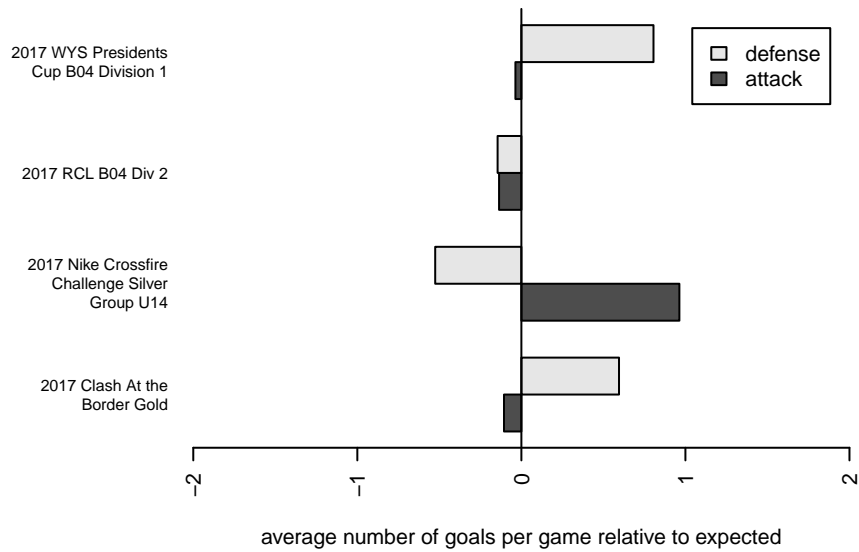

Eastside FC Blue B04

Eastside FC
Preston, WA
B04 total strength=1138
attack=3.5 defense=2.97
fall league = RCL B04 Div 2

alt names used:
Eastside FC B04 Blue C
EASTSIDE FC B04 BLUE C
EASTSIDE FC B04 BLUE C (WA)
Eastside FC B04 Blue C

Venues played:
2016 WYS Presidents Cup B04 Division 1
2017 Clash At the Border Gold
2017 Nike Crossfire Challenge Silver Group U1
2017 RCL B04 Div 2
2017 WYS Presidents Cup B04 Division 1

Eastside FC Blue B04
Dots are actual minus expected GF (blue circles) and GA (red triangles).
Blue line is smoothed change in attack strength. Red is smoothed change in defense strength.

**attack and defense variance (black dot)
relative to other teams
and top 10 in region**

**attack and defense rating
relative to others at age
and all opponents in last 13 months**

Performance relative to 13 month average