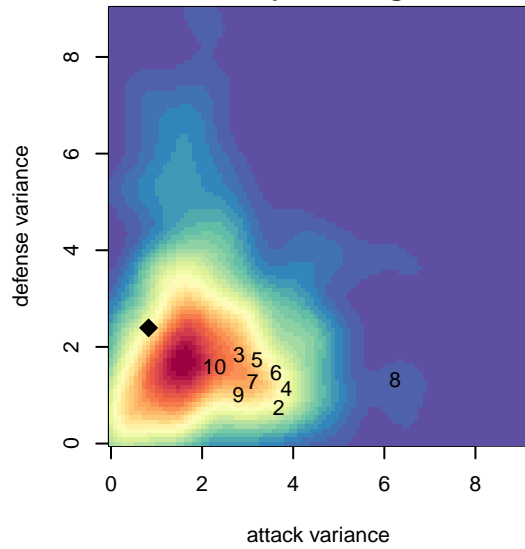

Eastside FC Blue B04

Eastside FC
Preston, WA
B04 total strength=1138
attack=3.5 defense=2.97
fall league = RCL B04 Div 2

alt names used:
Eastside FC B04 Blue C
EASTSIDE FC B04 BLUE C
EASTSIDE FC B04 BLUE C (WA)
Eastside FC B04 Blue C

Venues played:
2016 WYS Presidents Cup B04 Division 1
2017 Clash At the Border Gold
2017 Nike Crossfire Challenge Silver Group U1
2017 RCL B04 Div 2
2017 WYS Presidents Cup B04 Division 1

Eastside FC Blue B04
Dots are actual minus expected GF (blue circles) and GA (red triangles).
Blue line is smoothed change in attack strength. Red is smoothed change in defense strength.

**attack and defense variance (black dot)
relative to other teams
and top 10 in region**

**attack and defense rating
relative to others at age
and all opponents in last 13 months**

Performance relative to 13 month average