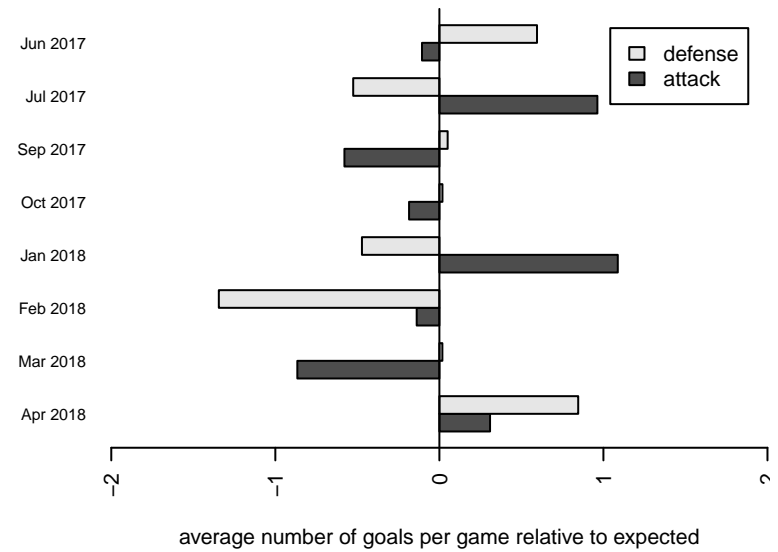

Performance relative to 13 month average