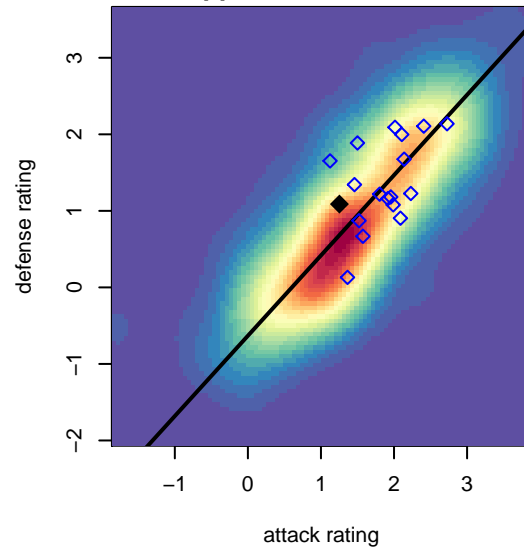

Eastside FC Blue B04

Eastside FC
Preston, WA
B04 total strength=1138
attack=3.5 defense=2.97
fall league = RCL B04 Div 2

alt names used:
Eastside FC B04 Blue C
EASTSIDE FC B04 BLUE C
EASTSIDE FC B04 BLUE C (WA)
Eastside FC B04 Blue C

Venues played:
2016 WYS Presidents Cup B04 Division 1
2017 Clash At the Border Gold
2017 Nike Crossfire Challenge Silver Group U1
2017 RCL B04 Div 2
2017 WYS Presidents Cup B04 Division 1

Eastside FC Blue B04
Dots are actual minus expected GF (blue circles) and GA (red triangles).
Blue line is smoothed change in attack strength. Red is smoothed change in defense strength.

**attack and defense variance (black dot)
relative to other teams
and top 10 in region**

**attack and defense rating
relative to others at age
and all opponents in last 13 months**

Performance relative to 13 month average